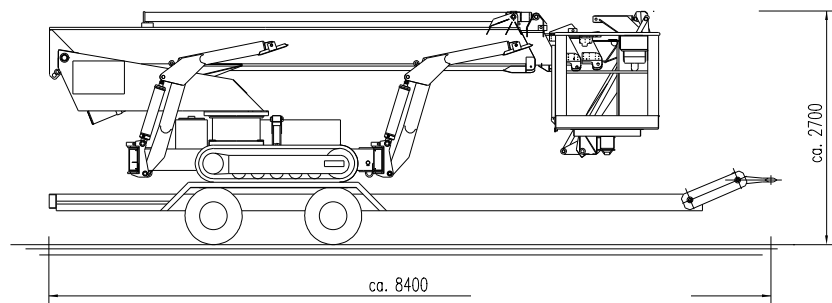

As trailer version (compressed air braked)