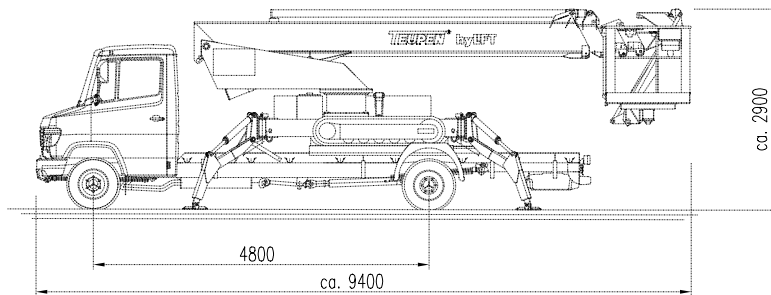

## As truck version

- Max. load platform height: 1050 mm (unload)
- Max. load platform width: 2400 mm
- Min. load platform length: 5500 mm
- Minimum payload: 4200 kg
- Wheelbase min.: 4800 mm